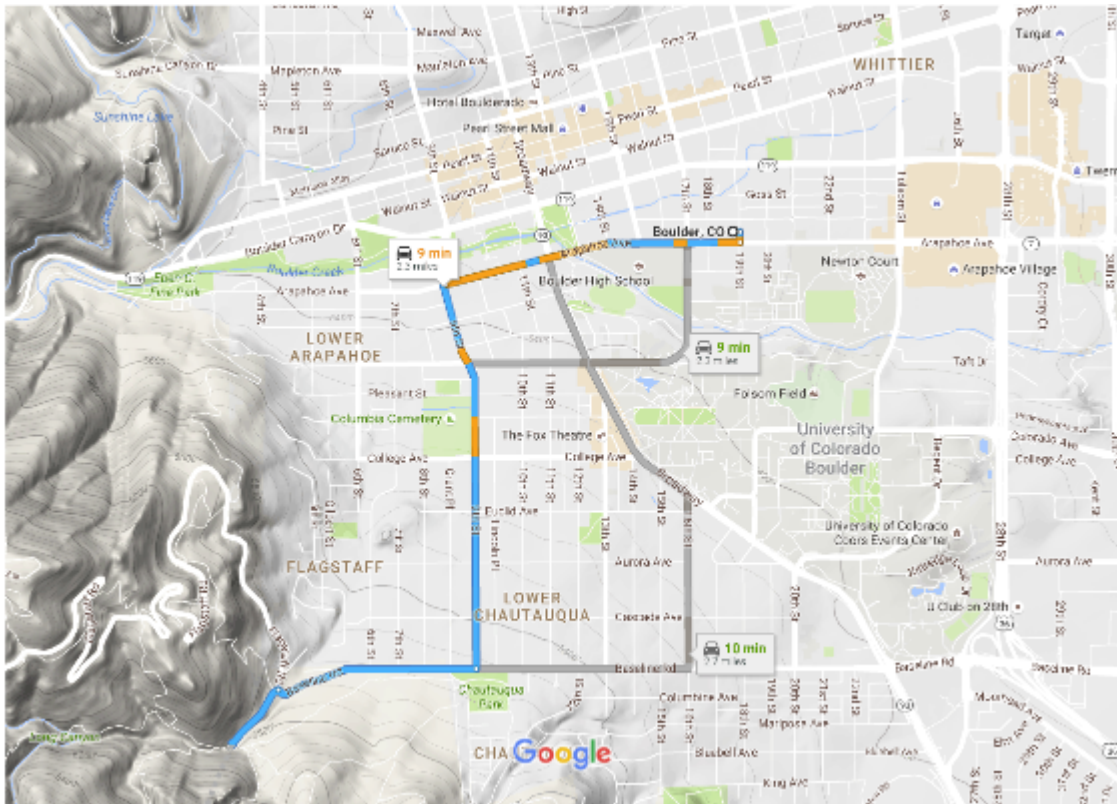

4710 Pearl East Circle

Boulder, CO 80301

(303) 440-4700

Overview Map of Boulder and Eldorado Canyon

Eldorado Canyon State Park
9 Kneale Rd, Eldorado Springs, CO 80025

<https://www.google.com/maps/place/Eldorado+Canyon+State+Park/@39.9307982,-105.297252,17z/data=!3m1!4b1!4m2!3m1!1s0x876b935fa5e3bb95:0xe9857cac6492178a>

Overview Map of Boulder and the Flatirons

Flatirons, Colorado 80302

<https://www.google.com/maps/place/Flatirons/@39.986614,-105.3113935,14z/data=!3m1!4b1!4m5!3m4!1s0x876bec66b593737d:0xffeb4194a83b6d99!8m2!3d39.9866158!4d-105.2938839!5m1!1e4>